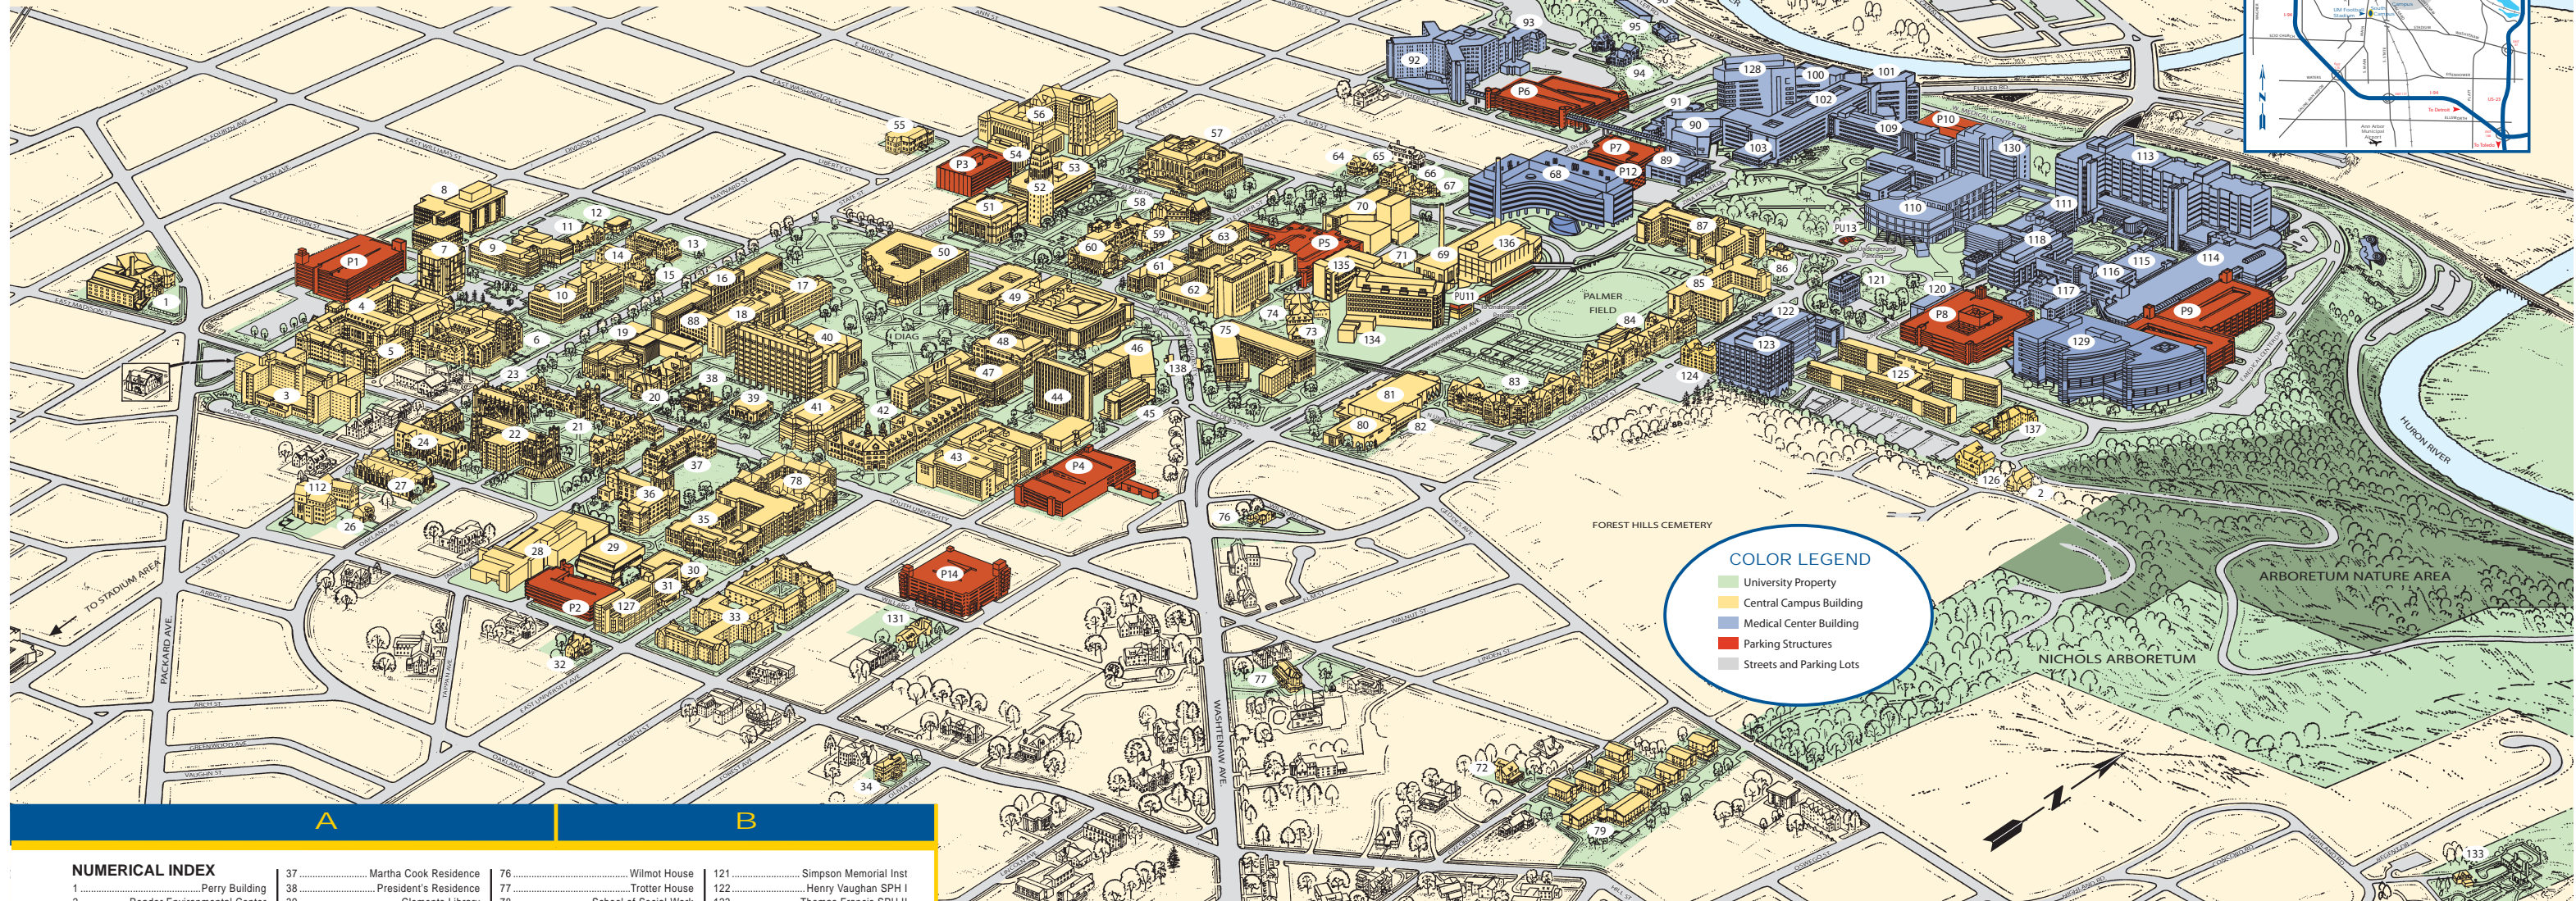

UNIVERSITY OF MICHIGAN

Central Campus and Medical Center

COLOR LEGEND

- University Property
- Central Campus Building
- Medical Center Building
- Parking Structures
- Streets and Parking Lots

A B C D E F

NUMERICAL INDEX