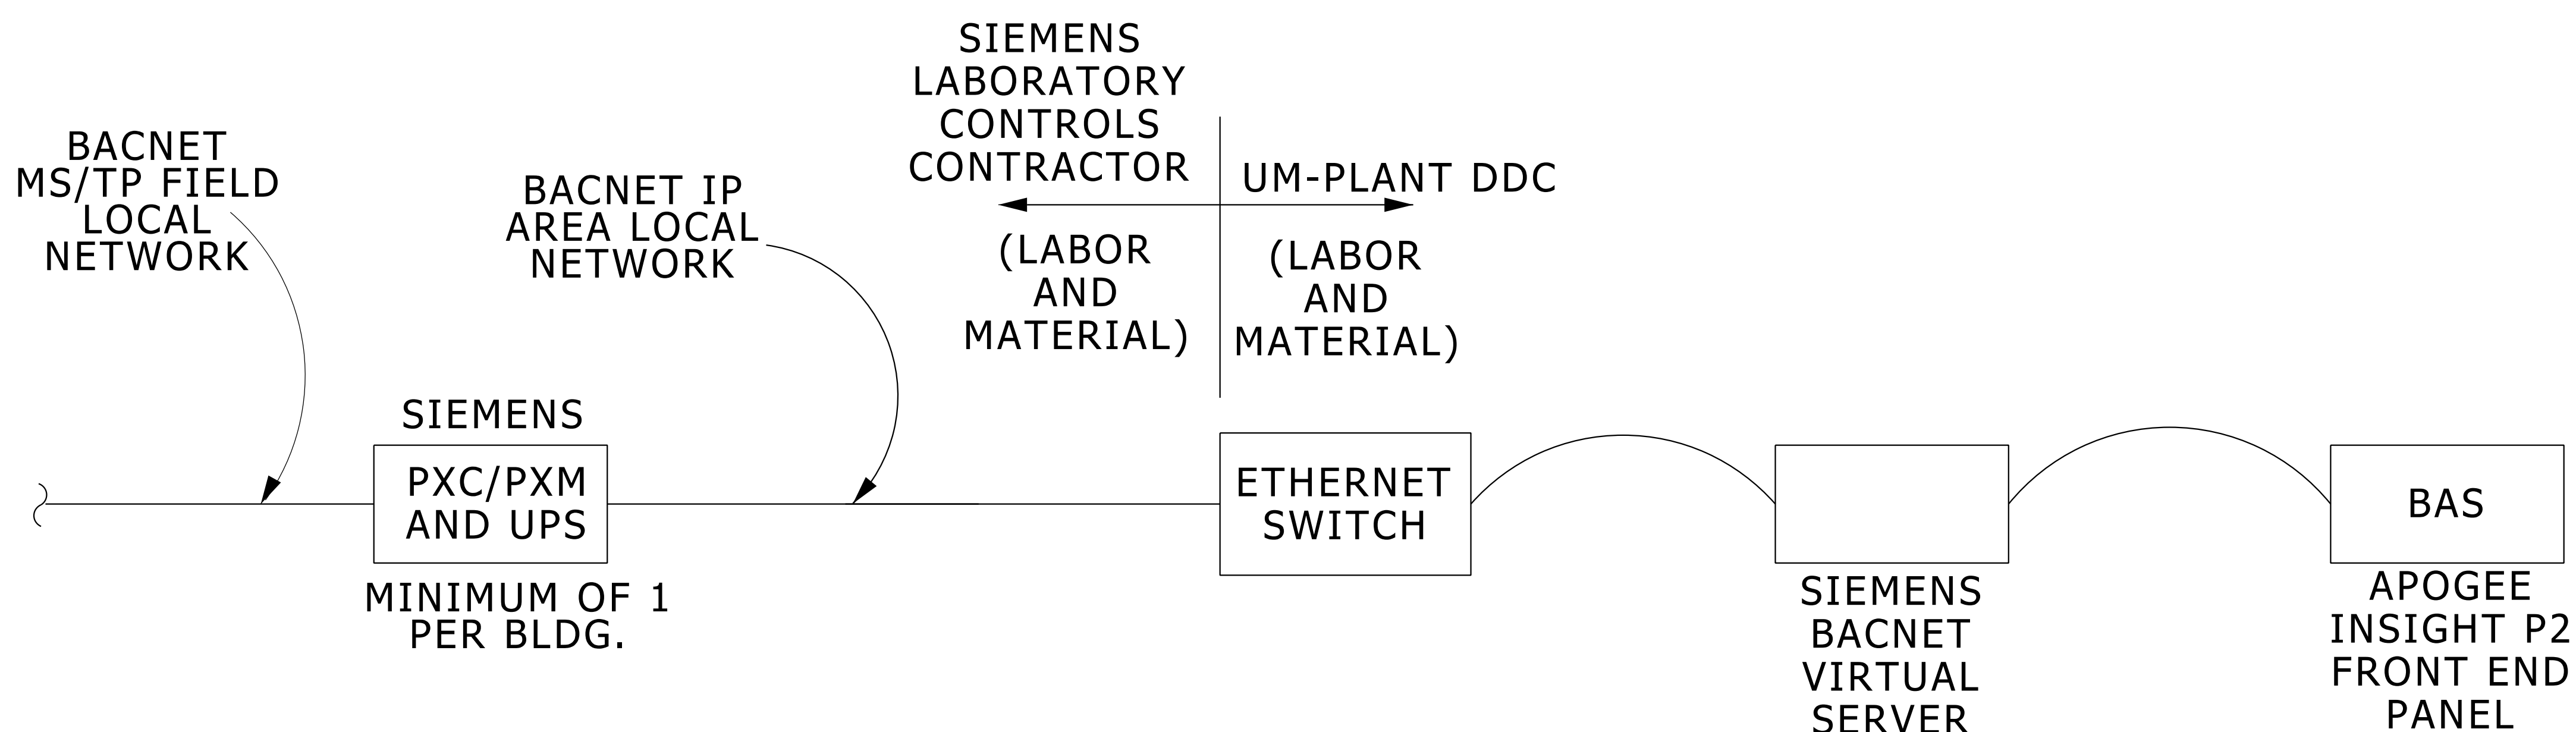

PHOENIX LAB DDC ARCHITECTURE

SIEMENS LAB DDC ARCHITECTURE

LAB DDC ARCHITECTURE AND SCOPE OF WORK

1. GENERIC DDC ARCHITECTURE IS IDENTIFIED FOR CONNECTION BETWEEN LAN/ALN AND UM BAS. SEE PROJECT SPECIFIC LABORATORY AIRFLOW CONTROLS DIAGRAMS FOR REQUIREMENTS WITHIN EACH LABORATORY.
2. SEE MASTER SPECIFICATION 230910 LABORATORY AIRFLOW CONTROL-DDC FOR ADDITIONAL INFORMATION.

TYPICAL LAB DDC ARCHITECTURE

NO SCALE

MD 230920 001 2016-06-01