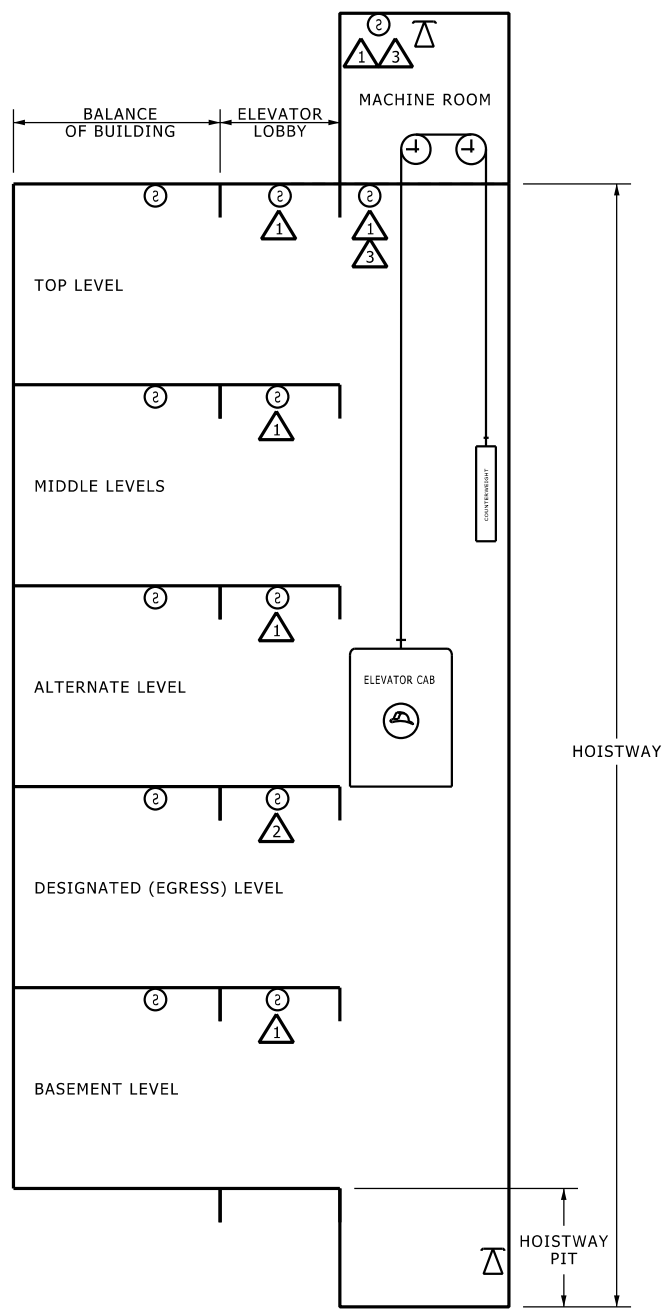

- KEY NOTES:**
- ① RECALL TO DESIGNATED LEVEL
  - ② RECALL TO ALTERNATE LEVEL
  - ③ ACTIVATE IN-CAR WARNING
- LEGEND:**
- △ SPRINKLER
  - ⊙ SMOKE DETECTOR
  - ⊙ IN-CAR WARNING SIGNAL

## ELEVATOR RECALL SCHEMATIC DIAGRAM

NO SCALE