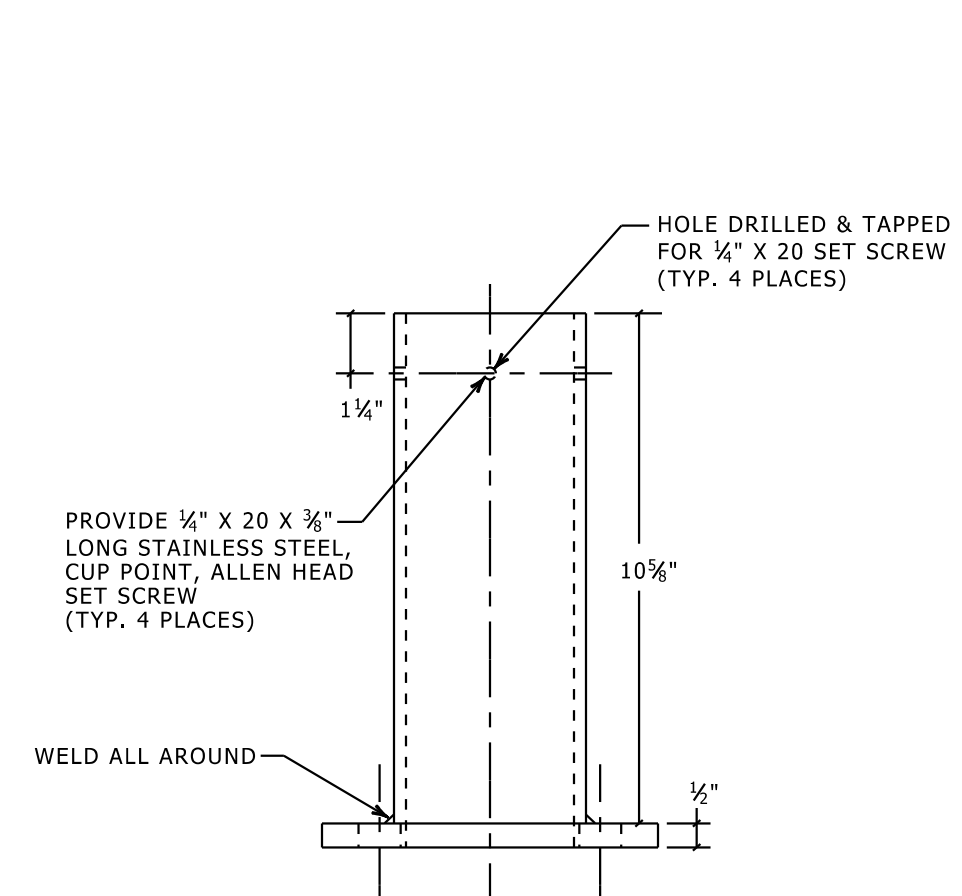

**LIGHT FIXTURE ATTACHMENT - FIVE GLOBE FIXTURE**  
SCALE : 3" = 1'-0"

**LIGHT FIXTURE ATTACHMENT - SINGLE GLOBE FIXTURE**  
SCALE : 3" = 1'-0"

**BASE TOP VIEW**  
SCALE : 3" = 1'-0"

**DETAIL A - LIGHT FIXTURE BASE SINGLE GLOBE FIXTURE**  
SCALE : 3" = 1'-0"

**DETAIL C - LIGHT FIXTURE BASE FIVE GLOBE FIXTURE**  
SCALE : 3" = 1'-0"

**DETAIL B - LIGHT FIXTURE BASE EXTENSION SINGLE GLOBE FIXTURE**  
SCALE : 3" = 1'-0"