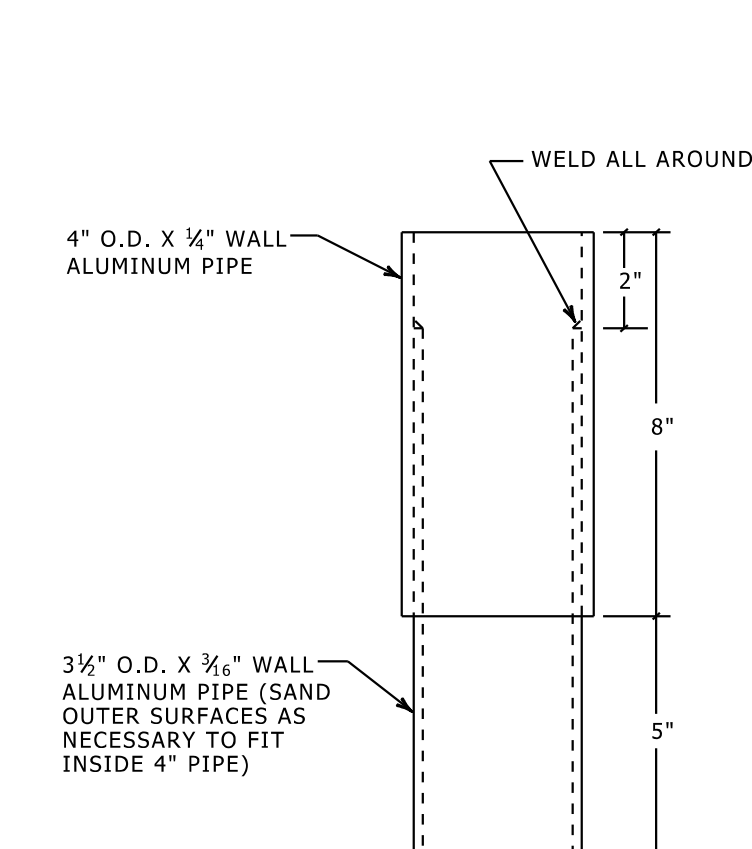

**LIGHT FIXTURE ATTACHMENT - FIVE GLOBE FIXTURE**  
SCALE : 3" = 1'-0"

**LIGHT FIXTURE ATTACHMENT - SINGLE GLOBE FIXTURE**  
SCALE : 3" = 1'-0"

**BASE TOP VIEW**  
SCALE : 3" = 1'-0"

**DETAIL A - LIGHT FIXTURE BASE SINGLE GLOBE FIXTURE**  
SCALE : 3" = 1'-0"

**DETAIL C - LIGHT FIXTURE BASE FIVE GLOBE FIXTURE**  
SCALE : 3" = 1'-0"

**DETAIL B - LIGHT FIXTURE BASE EXTENSION SINGLE GLOBE FIXTURE**  
SCALE : 3" = 1'-0"