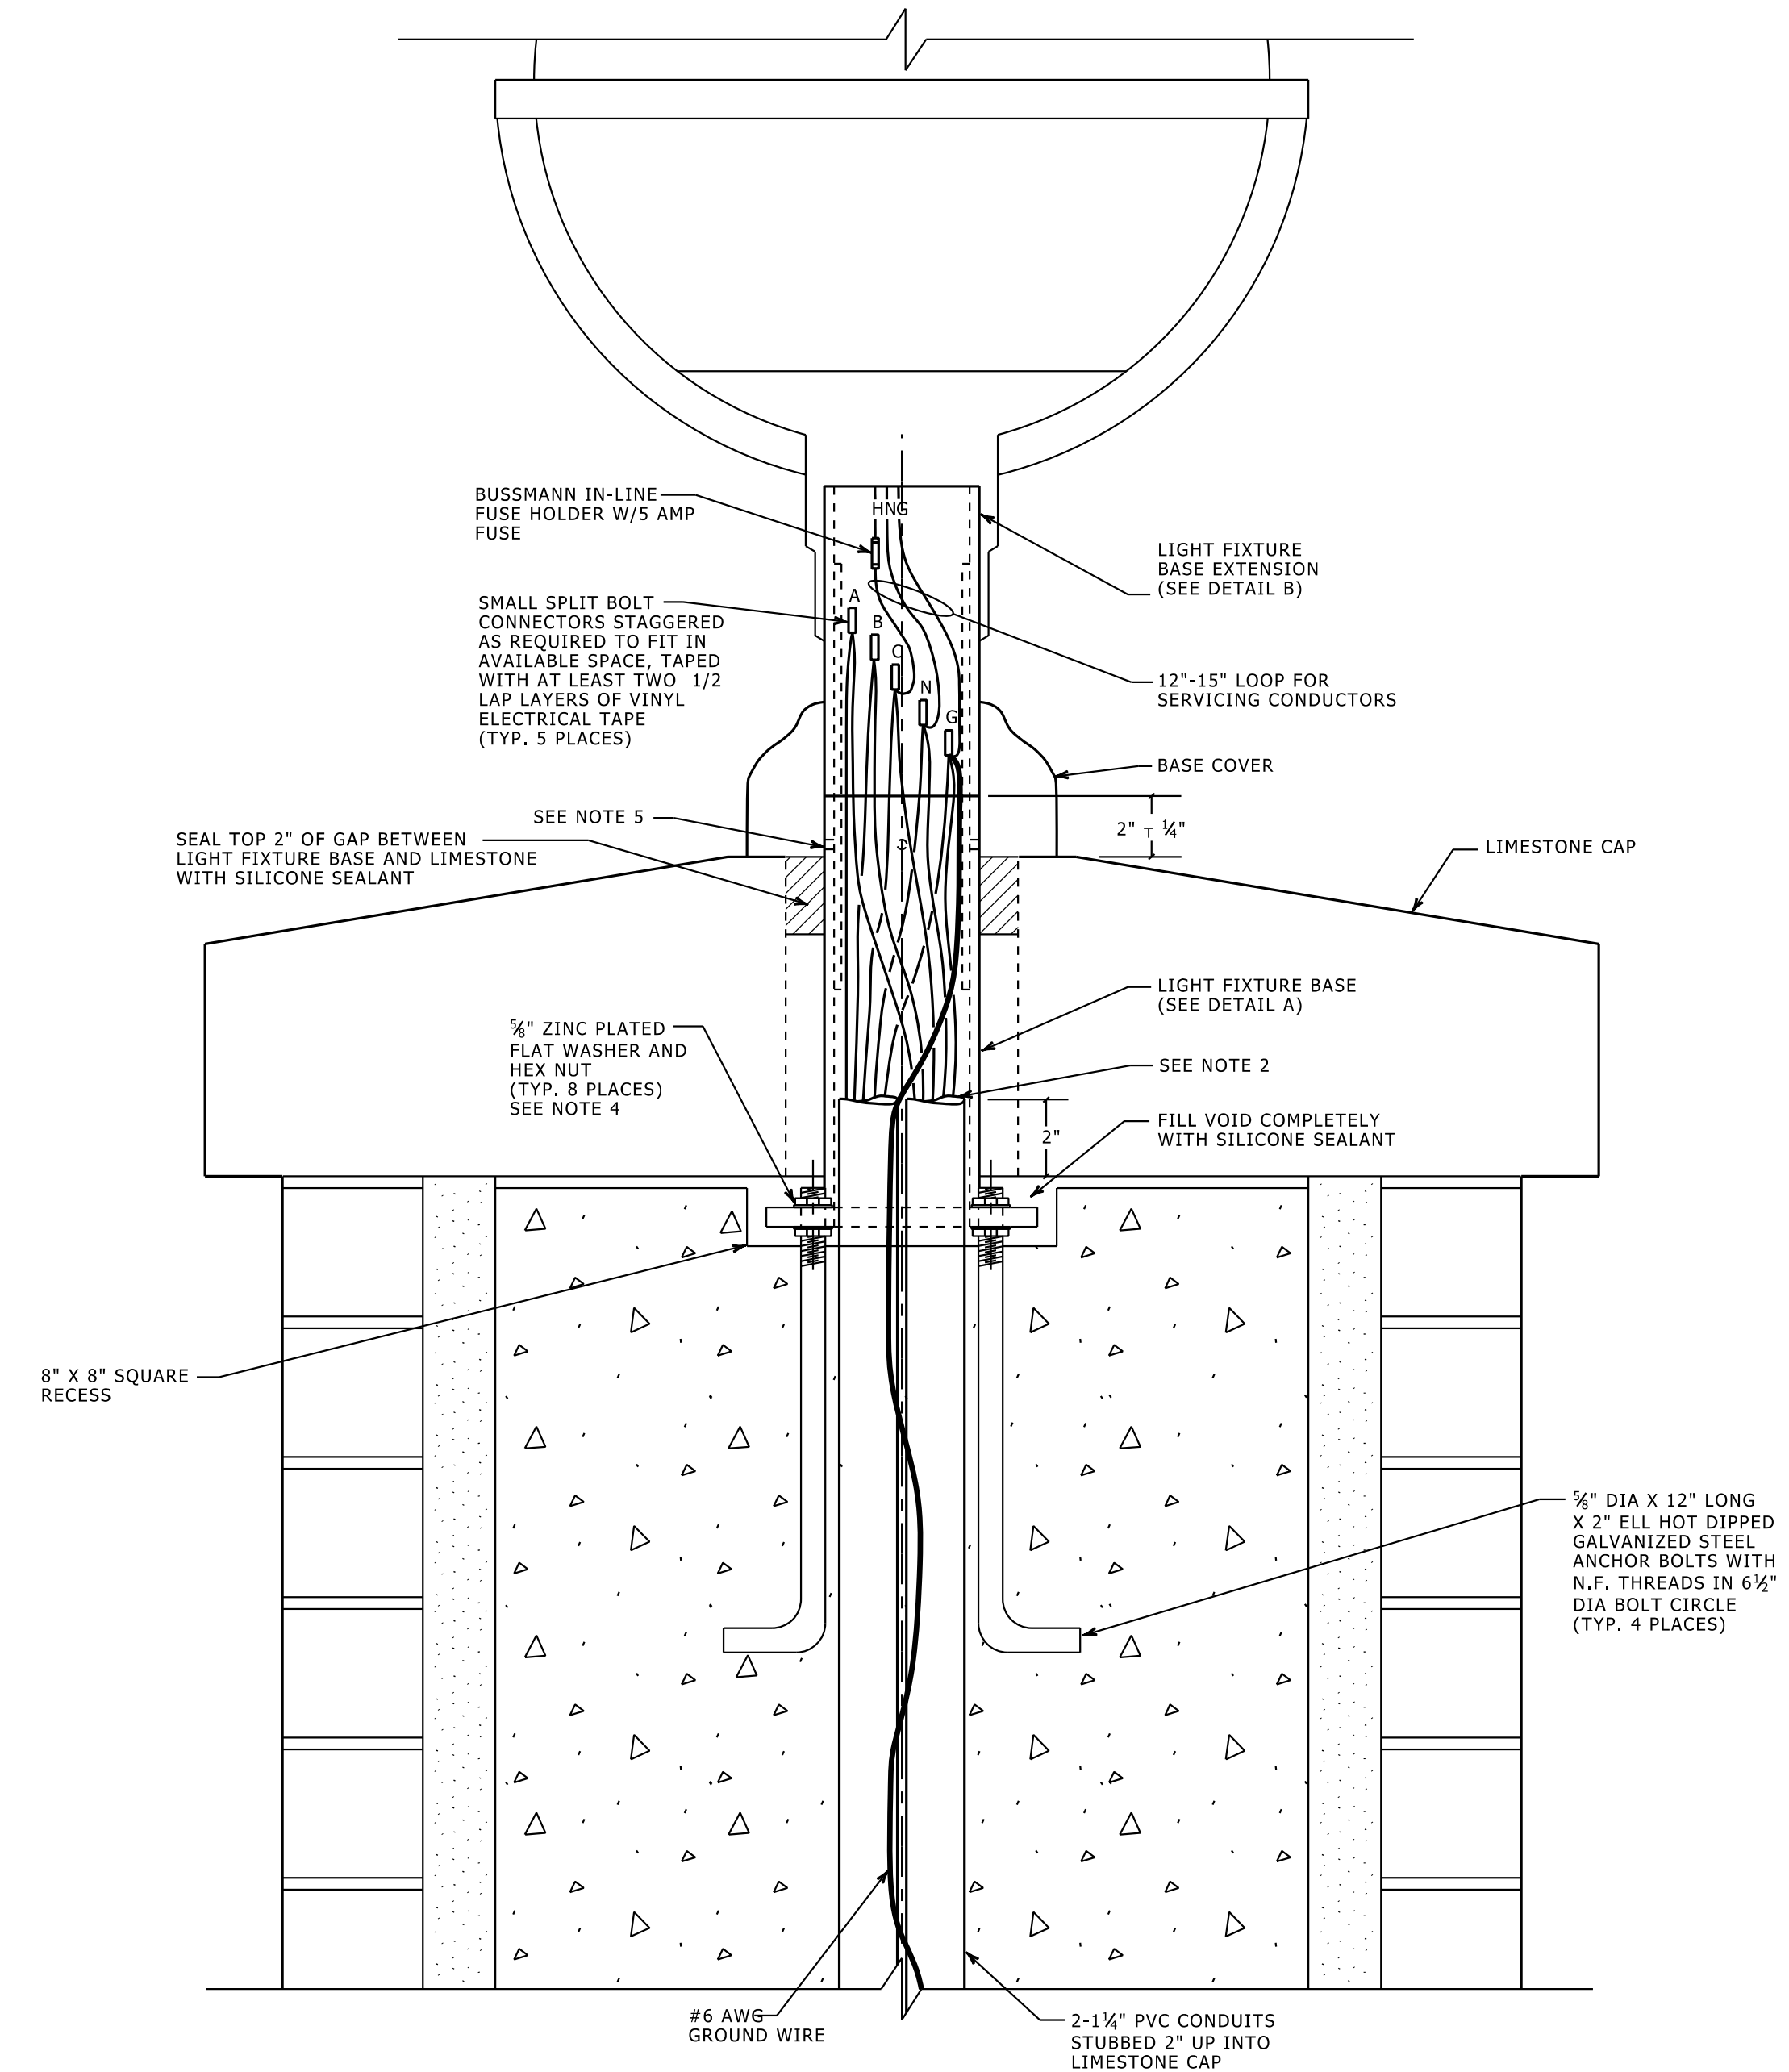

**LIGHT FIXTURE ATTACHMENT - FIVE GLOBE FIXTURE**  
SCALE : 3" = 1'-0"

**LIGHT FIXTURE ATTACHMENT - SINGLE GLOBE FIXTURE**  
SCALE : 3" = 1'-0"

**BASE TOP VIEW**  
SCALE : 3" = 1'-0"

**DETAIL A - LIGHT FIXTURE BASE SINGLE GLOBE FIXTURE**  
SCALE : 3" = 1'-0"

**DETAIL C - LIGHT FIXTURE BASE FIVE GLOBE FIXTURE**  
SCALE : 3" = 1'-0"

**DETAIL B - LIGHT FIXTURE BASE EXTENSION SINGLE GLOBE FIXTURE**  
SCALE : 3" = 1'-0"