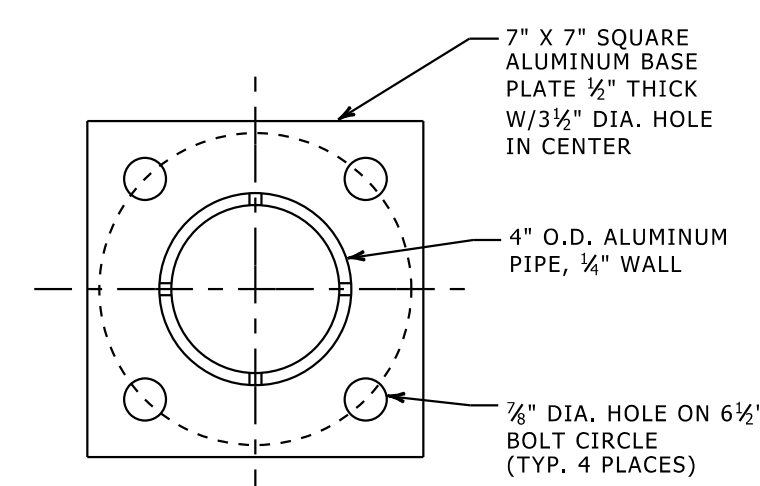

**LIGHT FIXTURE ATTACHMENT - FIVE GLOBE FIXTURE**  
SCALE : 3" = 1'-0"

**LIGHT FIXTURE ATTACHMENT - SINGLE GLOBE FIXTURE**  
SCALE : 3" = 1'-0"

**BASE TOP VIEW**  
SCALE : 3" = 1'-0"

**DETAIL A - LIGHT FIXTURE BASE SINGLE GLOBE FIXTURE**  
SCALE : 3" = 1'-0"

**DETAIL C - LIGHT FIXTURE BASE FIVE GLOBE FIXTURE**  
SCALE : 3" = 1'-0"

**DETAIL B - LIGHT FIXTURE BASE EXTENSION SINGLE GLOBE FIXTURE**  
SCALE : 3" = 1'-0"