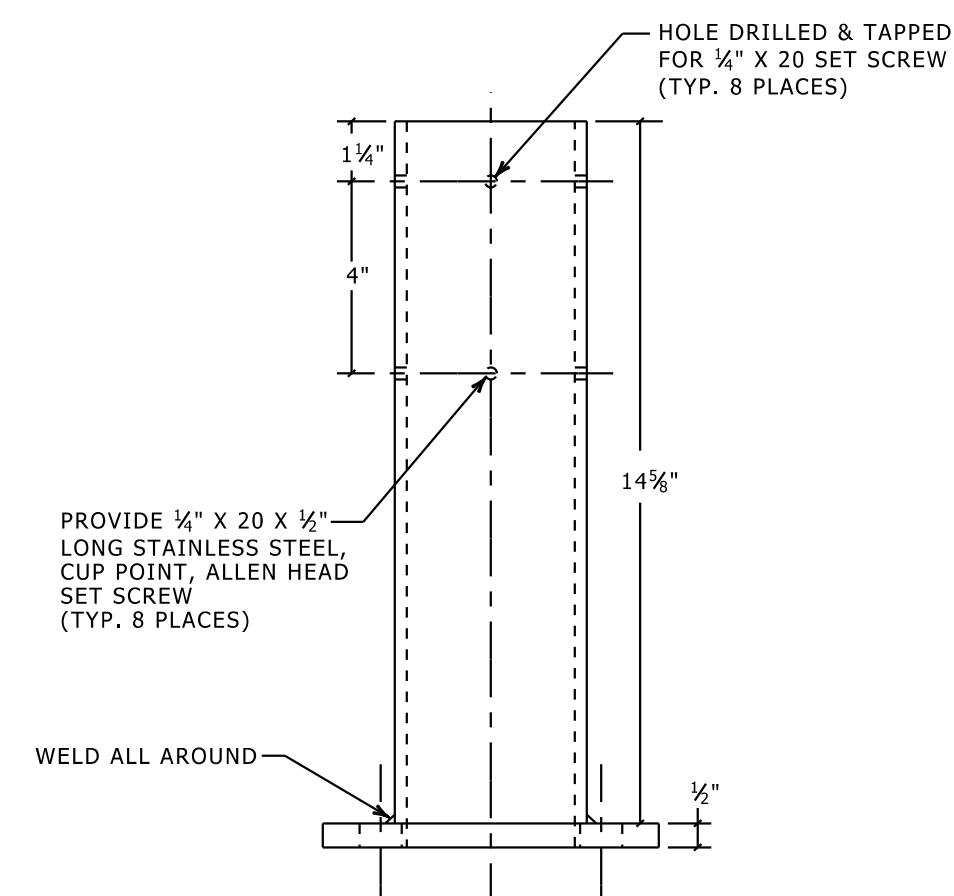

**LIGHT FIXTURE ATTACHMENT - FIVE GLOBE FIXTURE**  
SCALE : 3" = 1'-0"

**LIGHT FIXTURE ATTACHMENT - SINGLE GLOBE FIXTURE**  
SCALE : 3" = 1'-0"

**BASE TOP VIEW**  
SCALE : 3" = 1'-0"

**DETAIL A - LIGHT FIXTURE BASE SINGLE GLOBE FIXTURE**  
SCALE : 3" = 1'-0"

**DETAIL C - LIGHT FIXTURE BASE FIVE GLOBE FIXTURE**  
SCALE : 3" = 1'-0"

**DETAIL B - LIGHT FIXTURE BASE EXTENSION SINGLE GLOBE FIXTURE**  
SCALE : 3" = 1'-0"