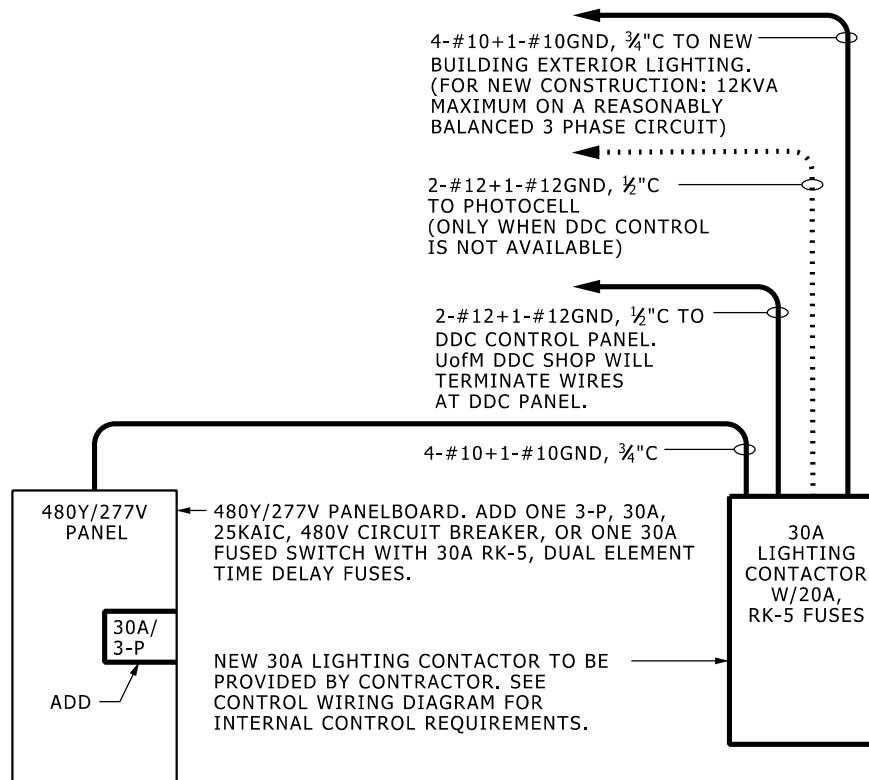

CONTROL WIRING FOR CONTACTOR

NOTE 1:
LABEL LIGHTING CONTACTOR
"BUILDING EXTERIOR LIGHTING CIRCUIT E-XXXX-X"
BUILDING NUMBER
SEQUENCE NUMBER

TYPICAL RISER FOR BUILDING-MOUNTED EXTERIOR LIGHTING POWER SOURCE