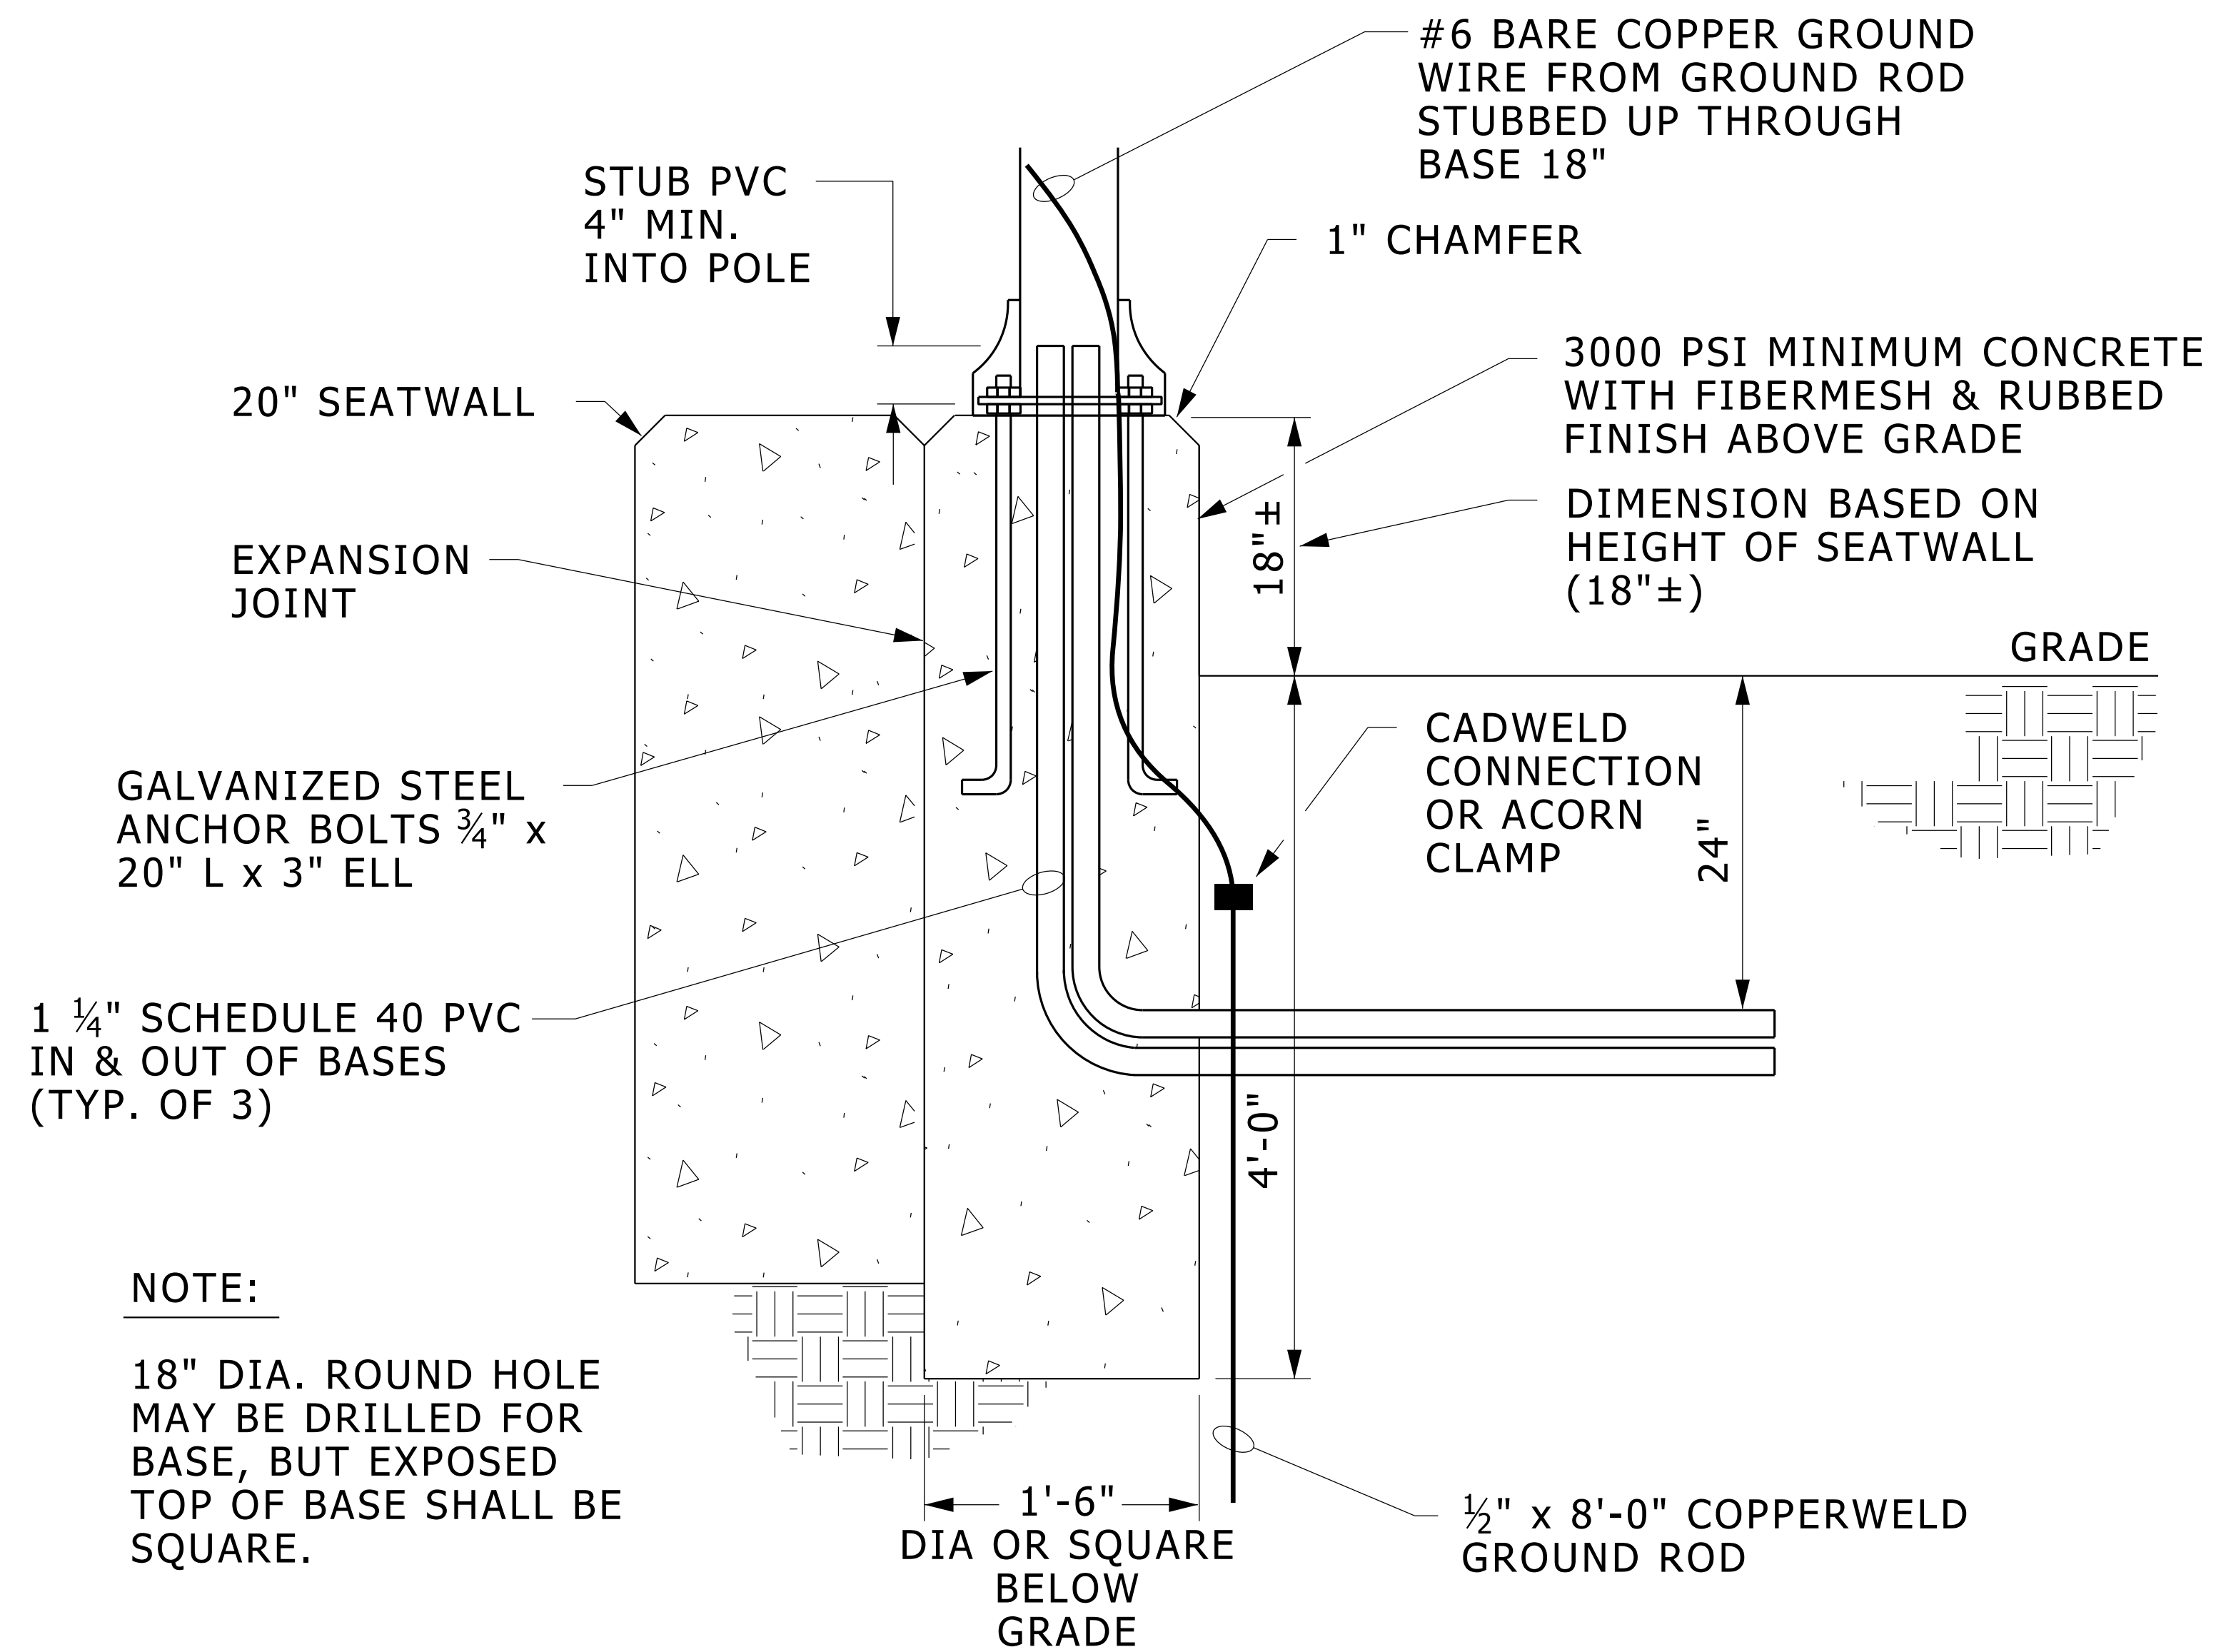

BASE PLAN VIEW

TYPICAL PEDESTRIAN LIGHT POLE BASE AGAINST A SEATWALL

NO SCALE