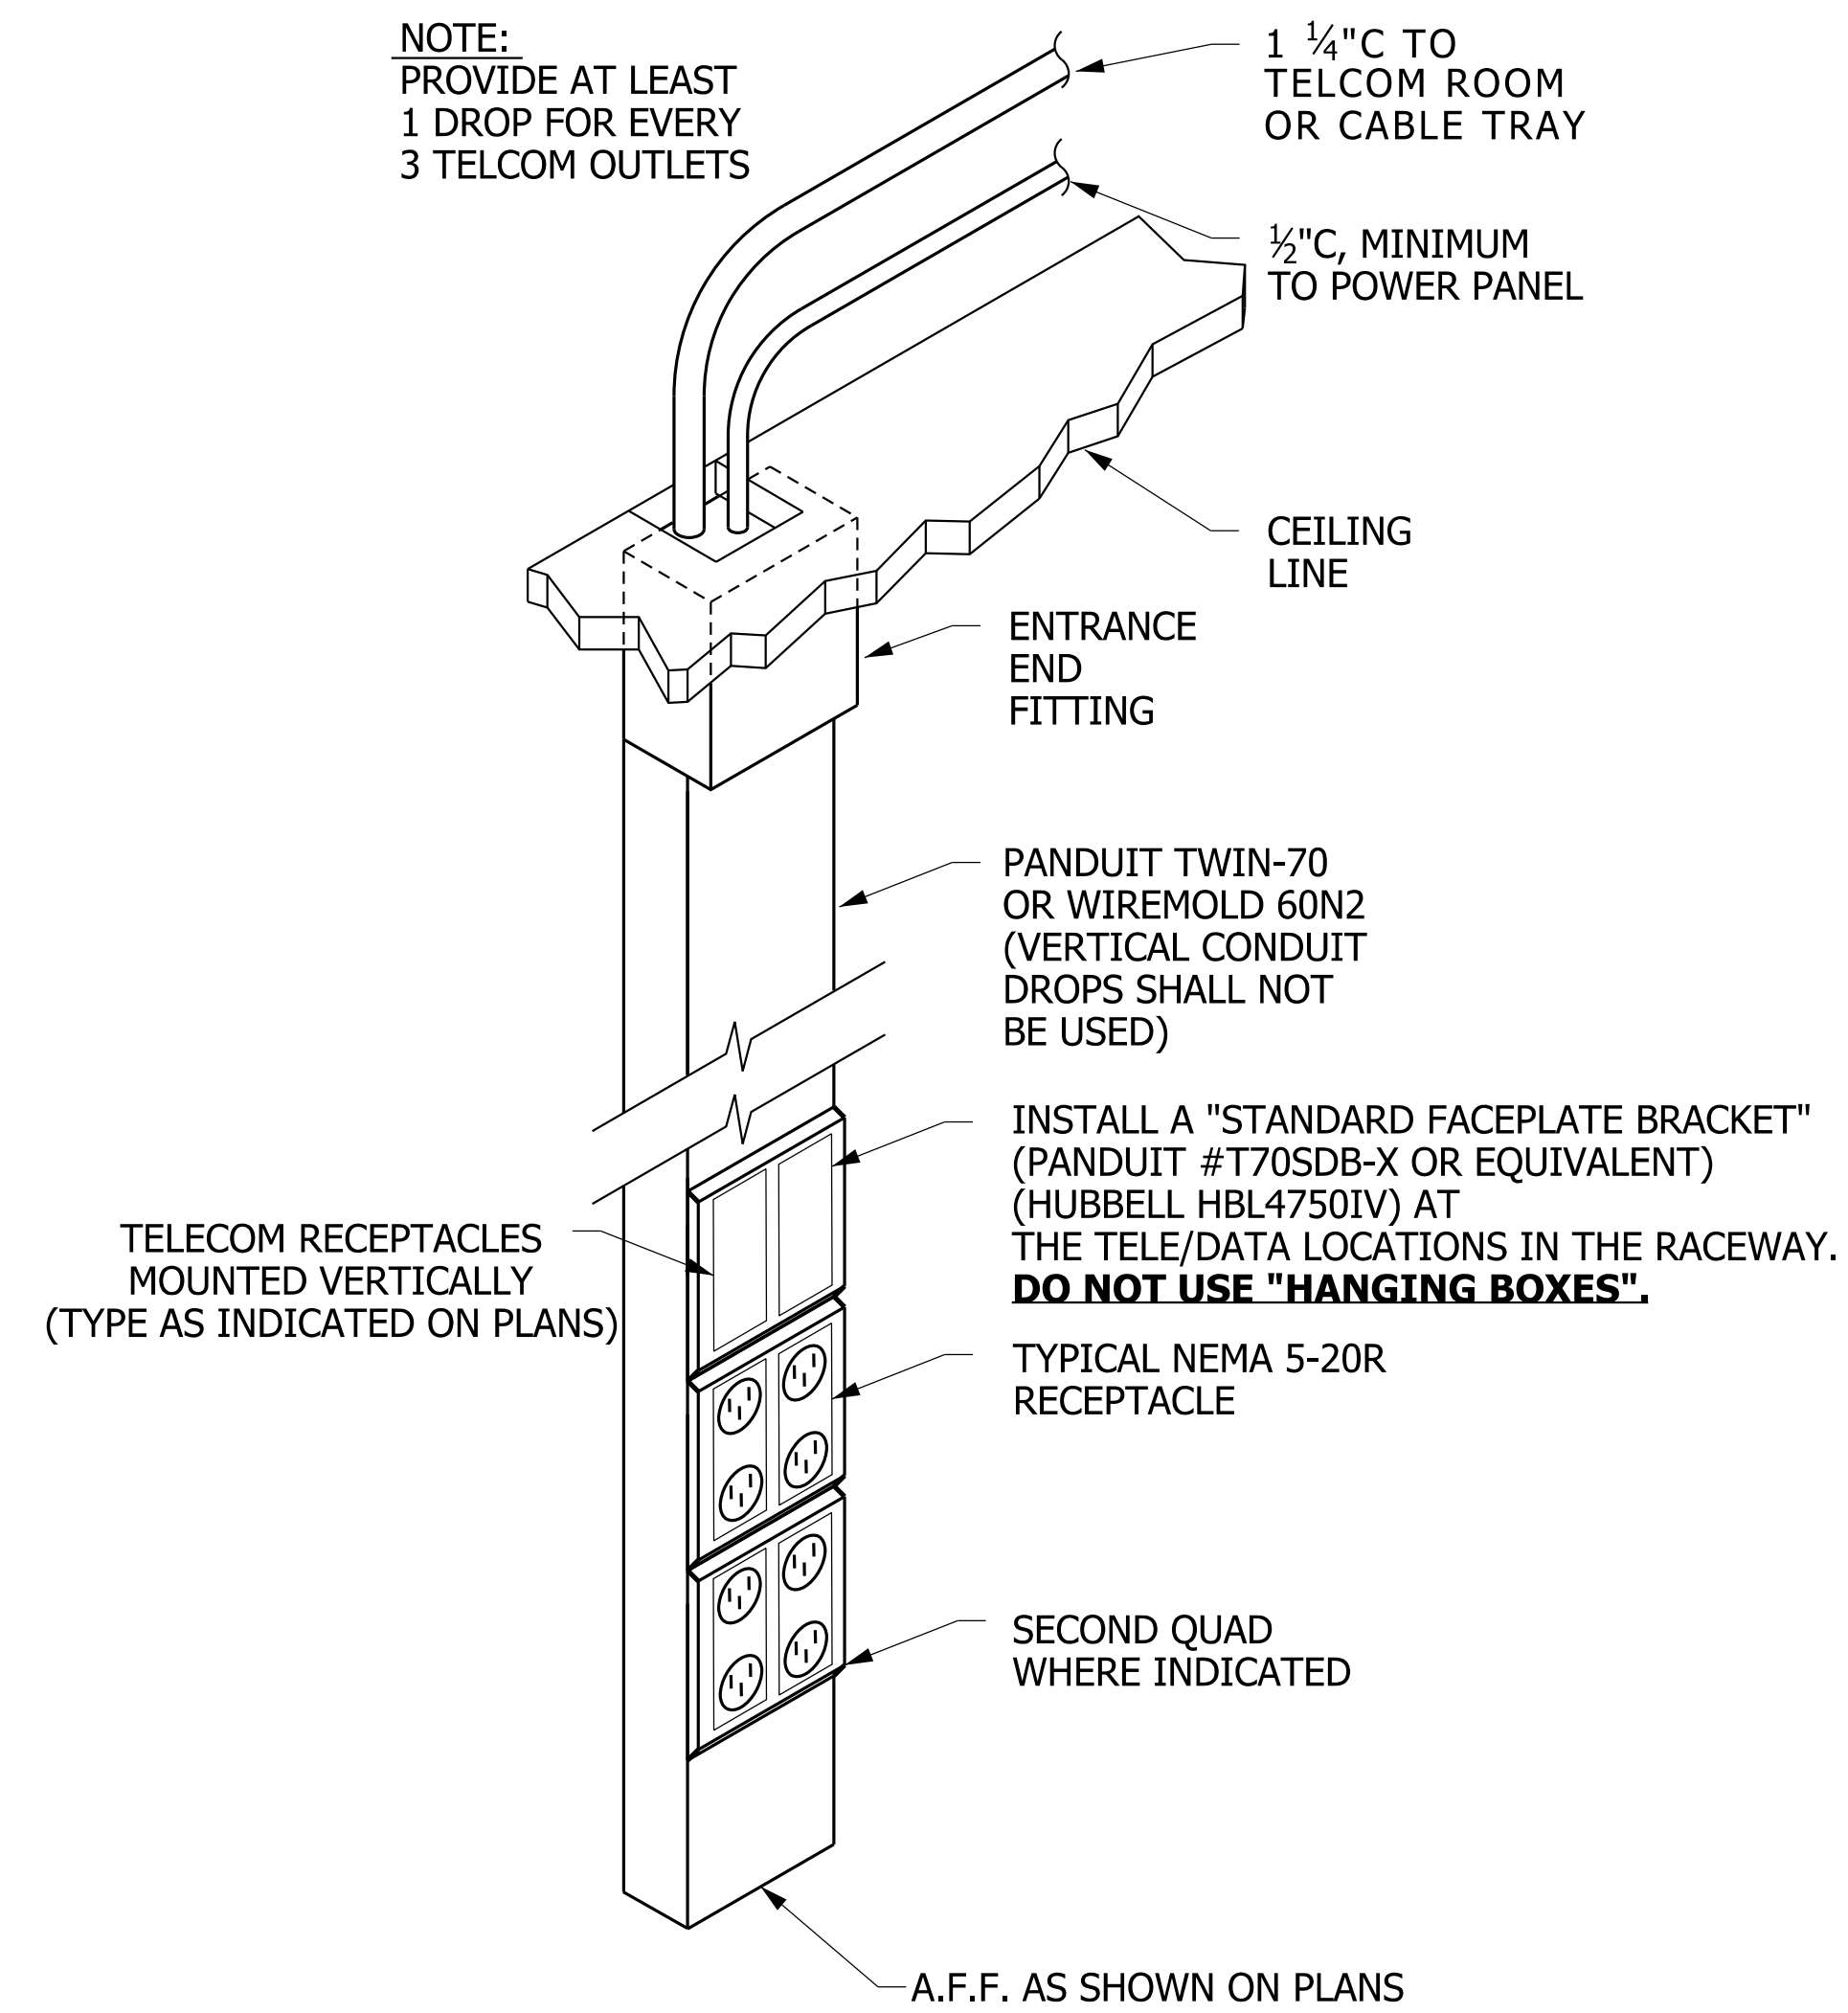

## BENCHTOP VERTICAL PLASTIC RACEWAY INSTALLATION

NO SCALE

26053320.dgn

### INSTALLATION DETAIL - FOR EXISTING WALLS TYPICAL DUAL CHANNEL PLASTIC RACEWAY

NO SCALE

26053320.dgn