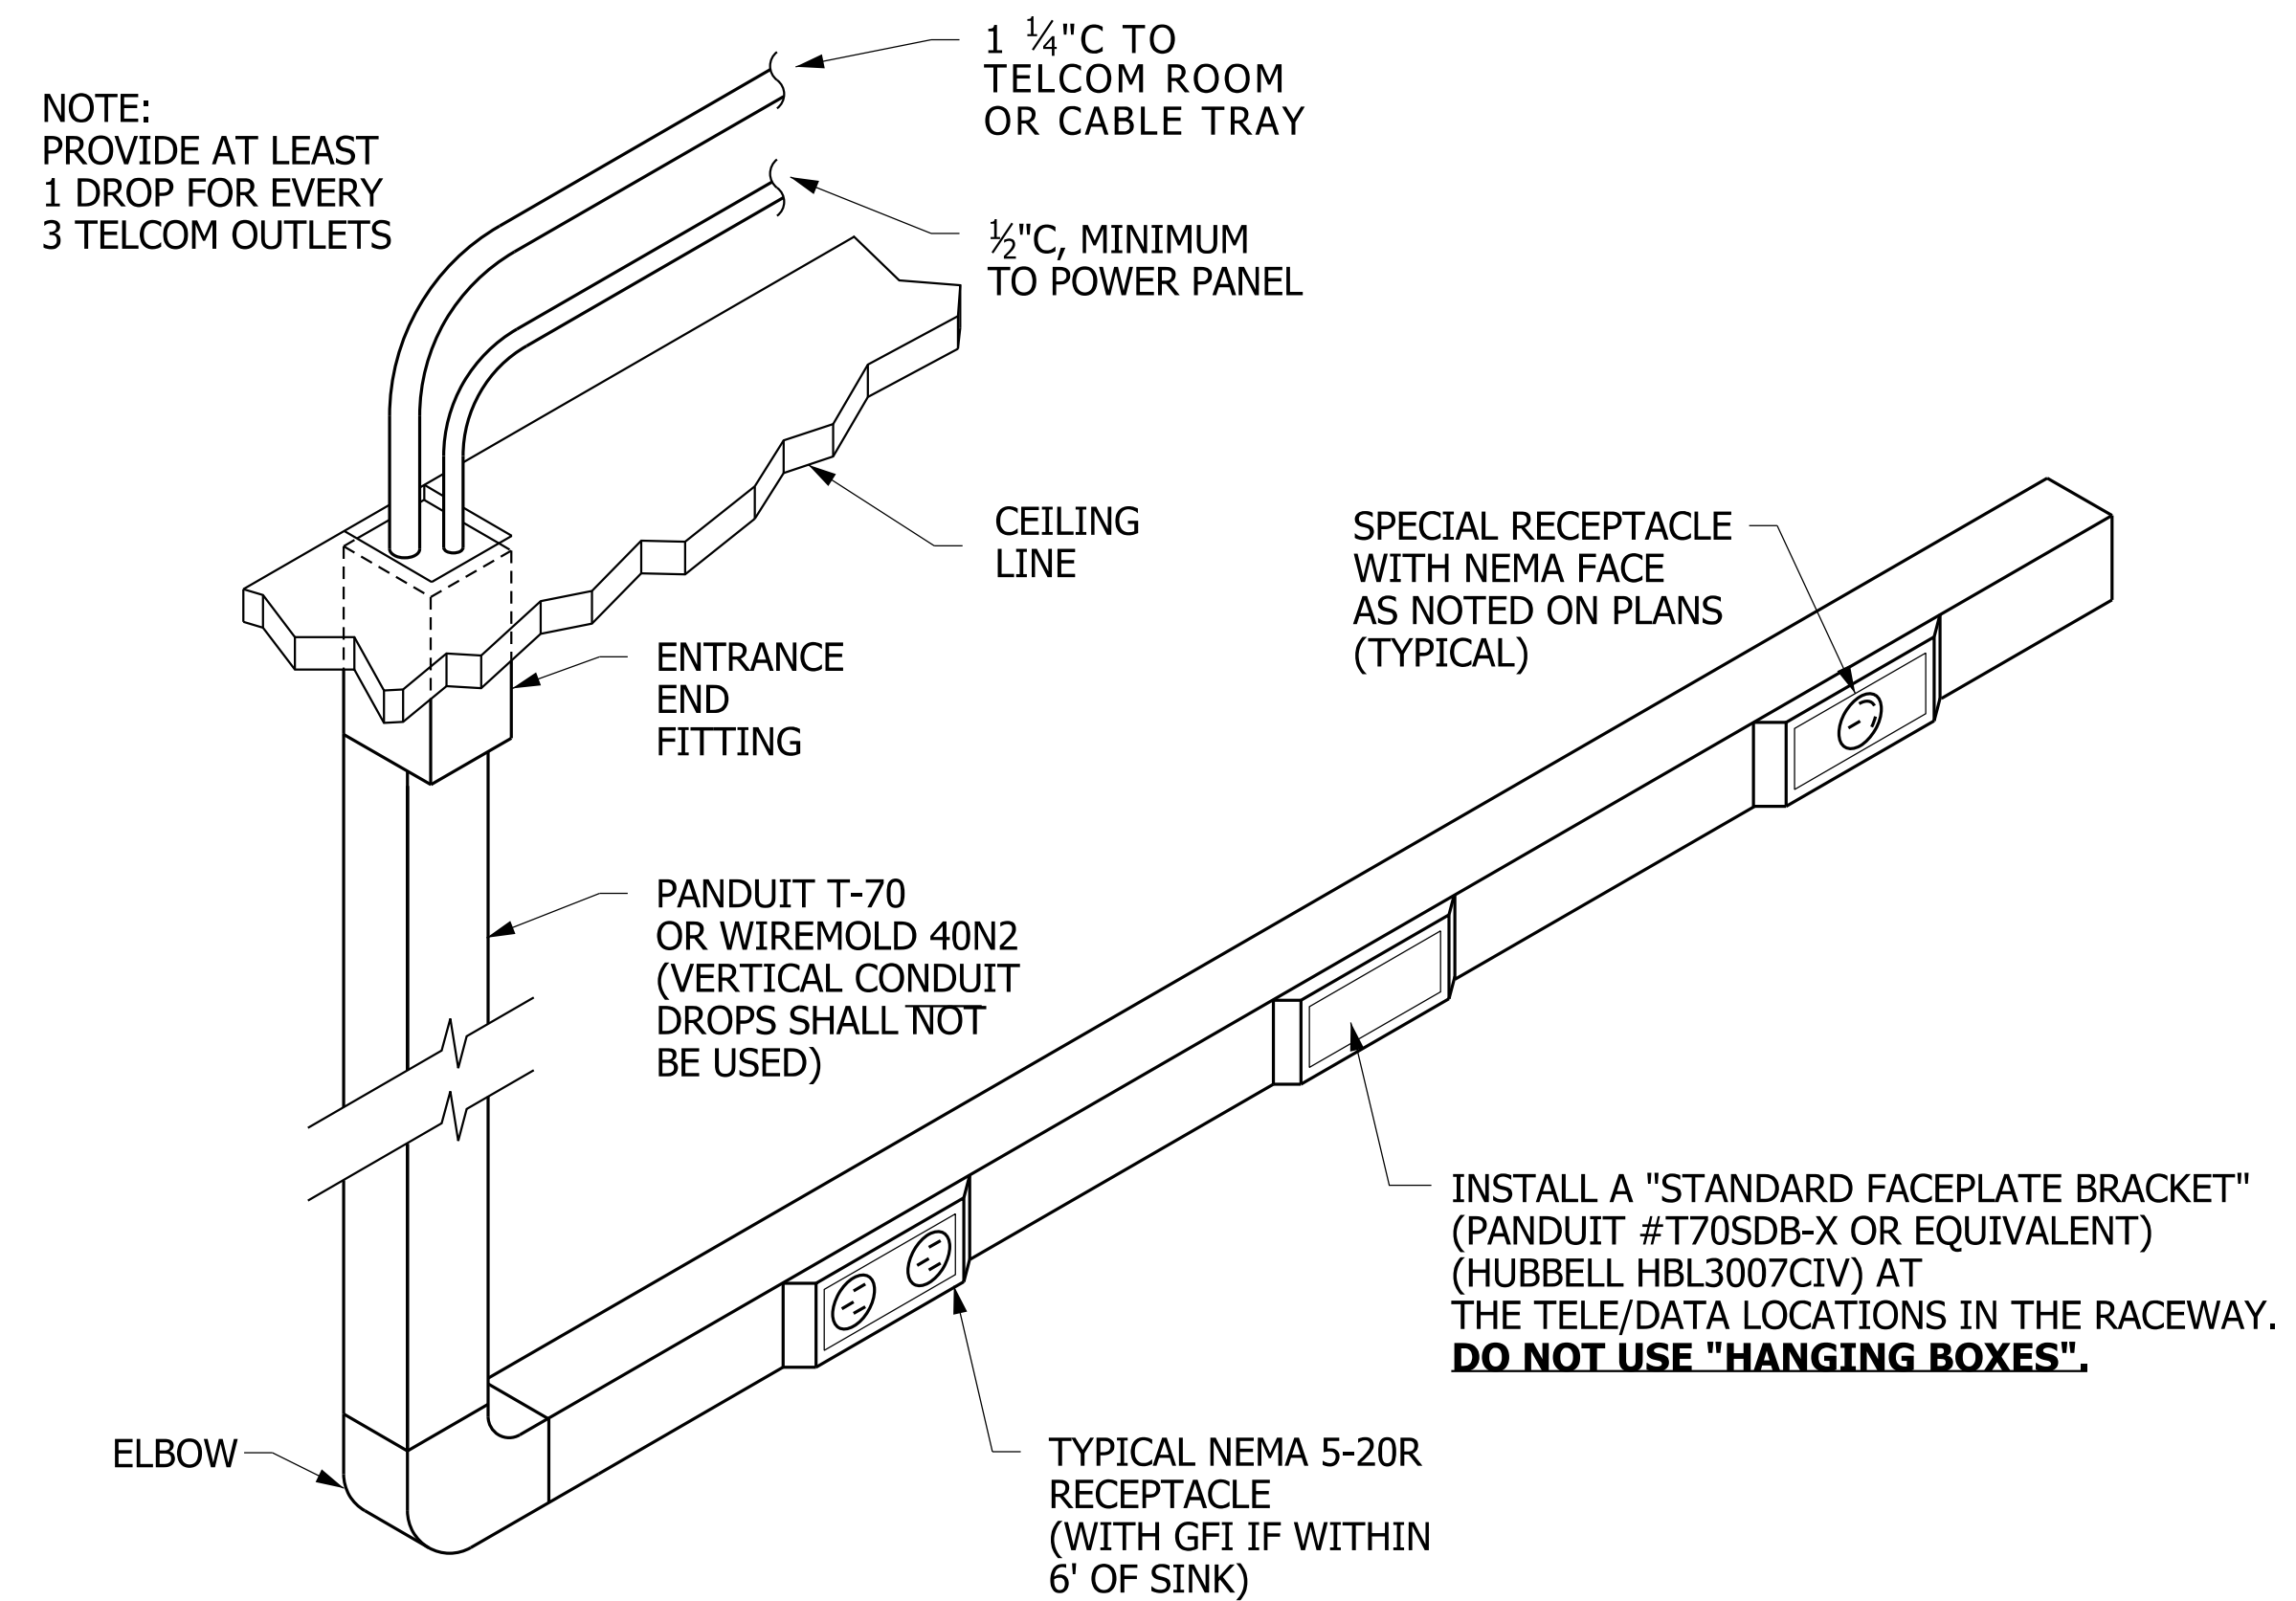

## BENCHTOP VERTICAL PLASTIC RACEWAY INSTALLATION

NO SCALE

26053320.dgn

### INSTALLATION DETAIL - FOR EXISTING WALLS TYPICAL DUAL CHANNEL PLASTIC RACEWAY

NO SCALE

26053320.dgn